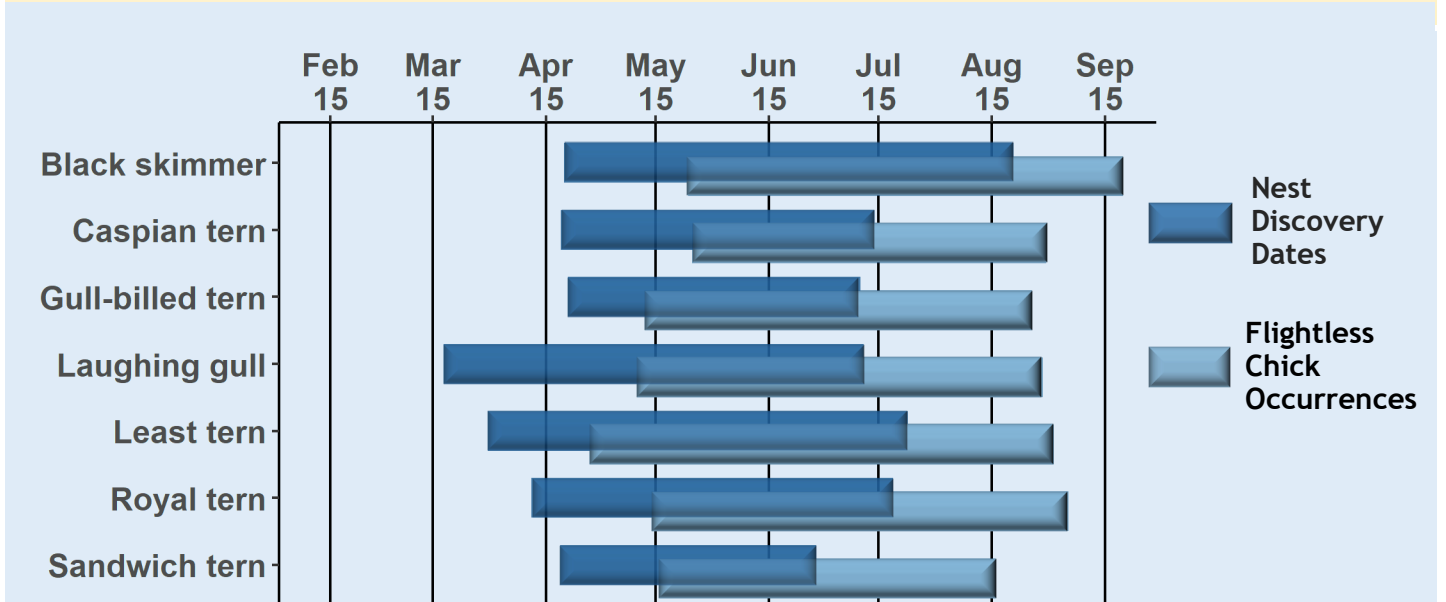

Timing of Ground Nesting & Flightless Chicks

Sensitive time periods for nests and chicks on beaches throughout Florida

Discovery dates may be influenced by FSD survey windows; nests and chicks can occur outside these ranges.

Ground nest discovery dates and flightless chick observations from the Florida Shorebird Database (FSD) for 2011-2019

Query Date: June 23, 2020; source data server: FWC-WPCL001-A