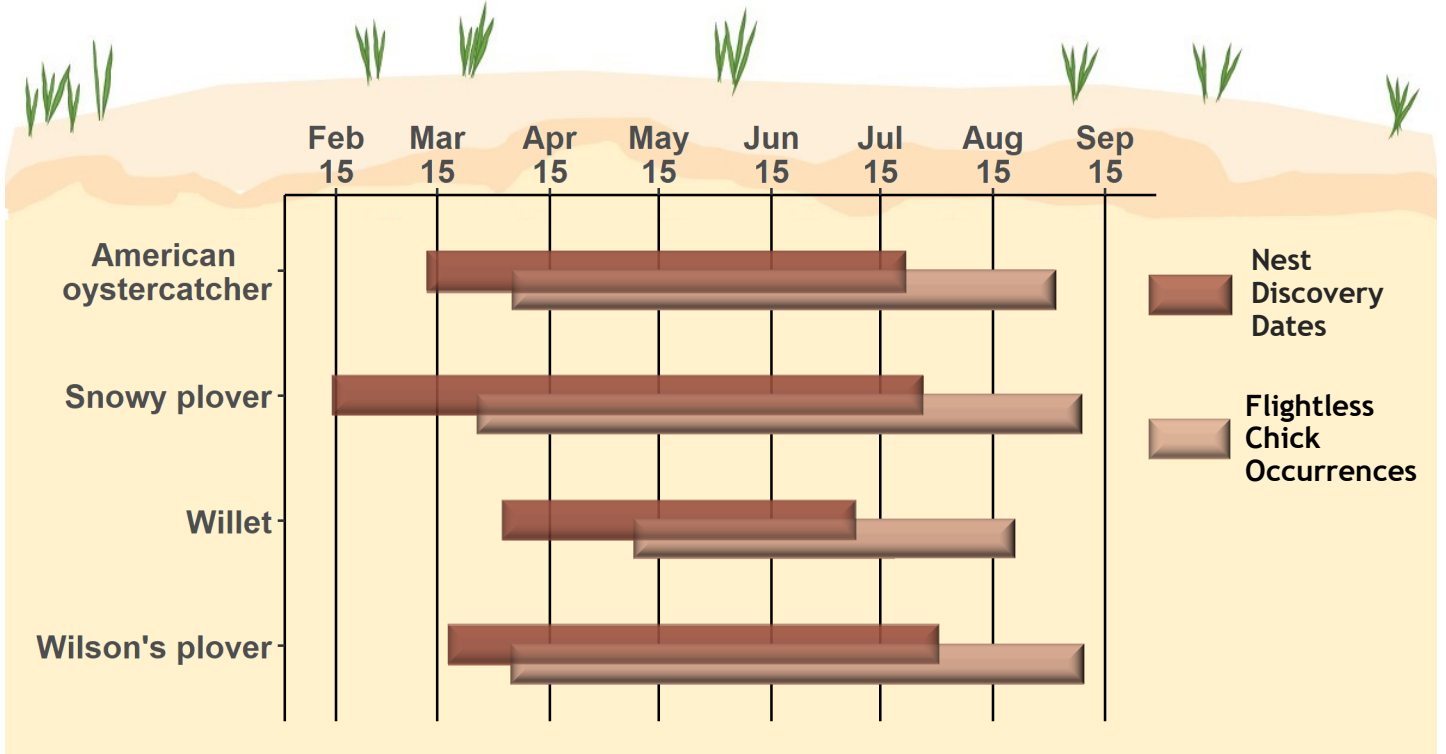

Timing of Ground Nesting & Flightless Chicks

Sensitive time periods for nests and chicks on beaches throughout Florida

Discovery dates may be influenced by FSD survey windows; nests and chicks can occur outside these ranges.

Ground nest discovery dates and flightless chick observations from the Florida Shorebird Database (FSD) for 2011-2019

Query Date: June 23, 2020; source data server: FWC-WPCL001-A