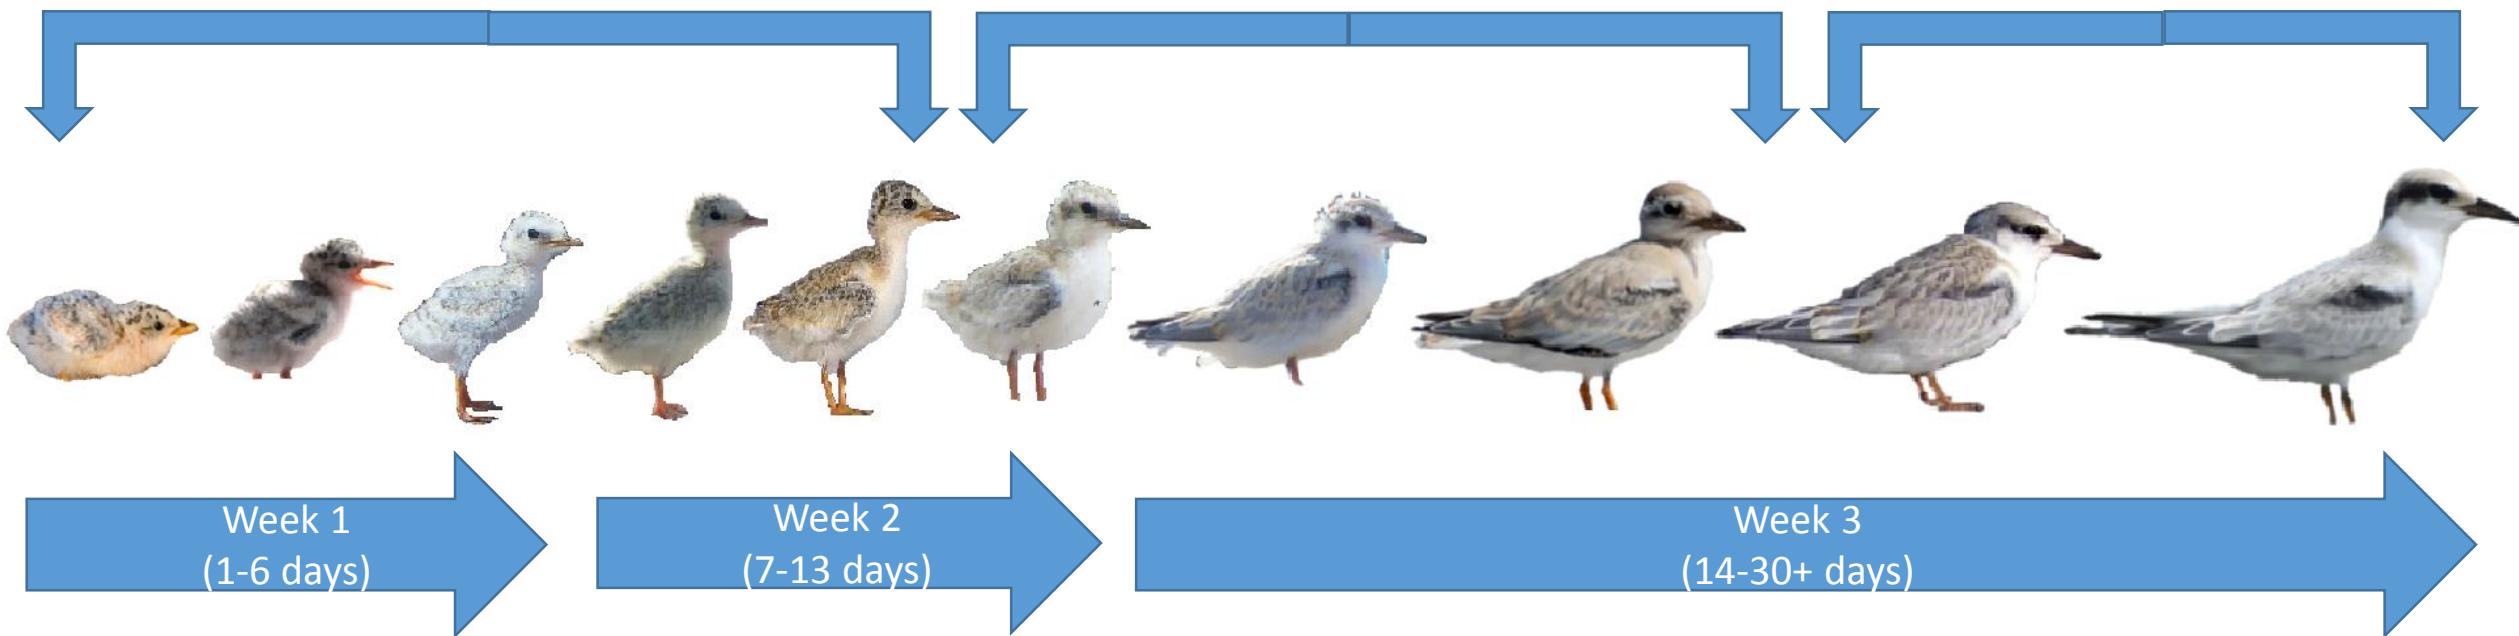

Least Tern Chick Aging Guide

Downy Chicks

Feathered Chicks

Flight Capable

Chick ages in days are approximate. Birds may grow at somewhat faster or slower rates. Flight capable juveniles include birds capable of short flights.

For comparison to second-year and adult birds, see “*A practical field guide to the identification of Least Terns in various plumages*” by Marianne Korosy and Elizabeth A. Forsy. (<http://flshorebirdalliance.org/resources/bird-guide.aspx>)